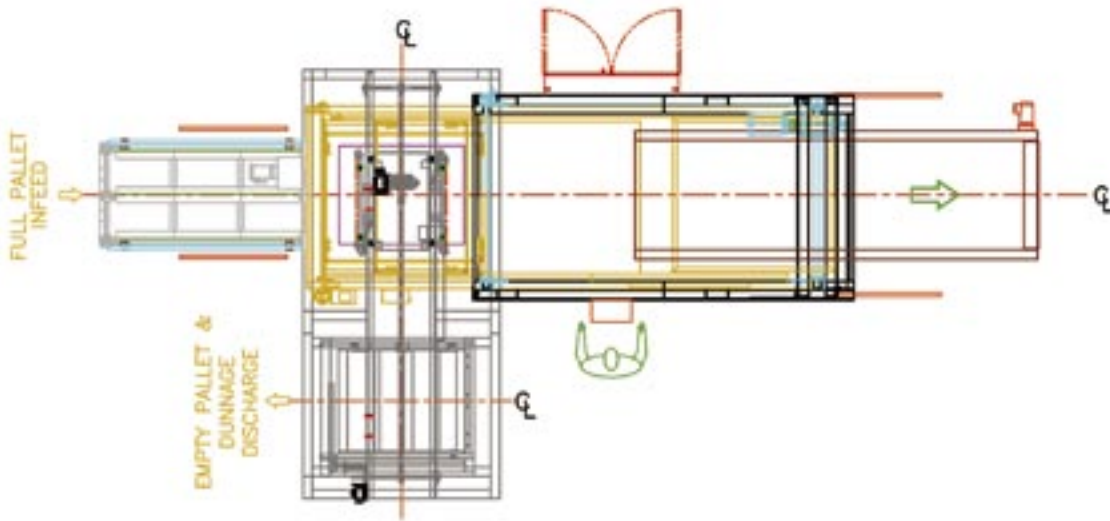

ADVANTAGE SERIES™

Bulk Depalletizer

FEATURES	MODELS					
	AS3003	AS3004	AS4003	AS4004	AS5003	AS5004
Semi-Automatic Sweep Functions	•	•	•	•	•	•
Automatic Sweep Function	S	S	S	S	S	S
Manual Sheet Removal	•	•	•	•	•	•
Automatic Single-Stage Sheet Removal	S	S	S	S	S	S
Automatic Dual-Stage Sheet Removal	•	O	•	O	•	O
Manual Top Frame Removal	•	•	•	•	•	•
Automatic Single-Stage Top Frame Removal	S	•	S	•	S	•
Automatic Dual-Stage Top Frame Removal	•	O	•	O	•	O
Semi-Automatic Pallet Change Cycle	•	•	•	•	•	•
Automatic Pallet Change Cycle	S	S	S	S	S	S
Bottom Pallet Ejection	S	S	S	S	S	S
Bottom Pallet Ejection – High Speed	•	•	•	•	•	•
Monochrome Touch Screen Operator Interface	S	S	S	S	S	S
Color Touch Screen Operator Interface	O	O	O	O	O	O
Control Voltage – 24 VDC	S	S	S	S	S	S
Control Voltage – 110 VAC	•	•	•	•	•	•
Additional Dunnage Capacity and Collation	•	O	•	O	•	O
Pallet Conveying	O	O	O	O	O	O
Container Single Filing	O	O	O	O	O	O
Container Conveying	O	O	O	O	O	O

CONTAINERS	MODELS					
	AS3003	AS3004	AS4003	AS4004	AS5003	AS5004
Glass Round	S	S	•	•	•	•
Glass Non-Round	O	O	•	•	•	•
Metal Round	•	•	S	S	•	•
Metal Non-Round	•	•	O	O	•	•
Plastic Round	•	•	•	•	S	S
Plastic Non-Round	•	•	•	•	O	O
Composite Round	•	•	•	•	S	S
Composite Non-Round	•	•	•	•	O	O

S = Standard

O = Optional

• = Not Available/Applicable

STANDARD PARAMETERS	ADVANTAGE SERIES
Machine Speed, Sweeps/Minute	Up to 4
Maximum Load Height, Inches (mm)	110 (2790)
Maximum Load Weight, Pounds (Kg)	Up to 4000 (1810)
Standard Pallet Size, Inches (mm)	44 x 56 (1120 x 1420)
OPTIONAL – Pallet Width Range, Inches (mm)	40-57 (1000-1450)
OPTIONAL – Pallet Length Range, Inches (mm)	40-57 (1000-1450)
Standard TOC, Inches (mm)	16 (450)
Minimum Pallet Conveyor TOC, Inches (mm)	16 (455)
Standard Tin Line (TL), Inches (mm)	40 (1015)
Minimum Tin Line (TL), Inches (mm)	36 (915)
Electrical Power	460V/3 phase/60 Hz
Control Voltage	24 VDC
Compressed Air Volume, CFM (Liters/min)	15 (7)
Compressed Air Pressure, PSI (KPa)	80 (550)
Compressed Air Inlet	3/4" NPT