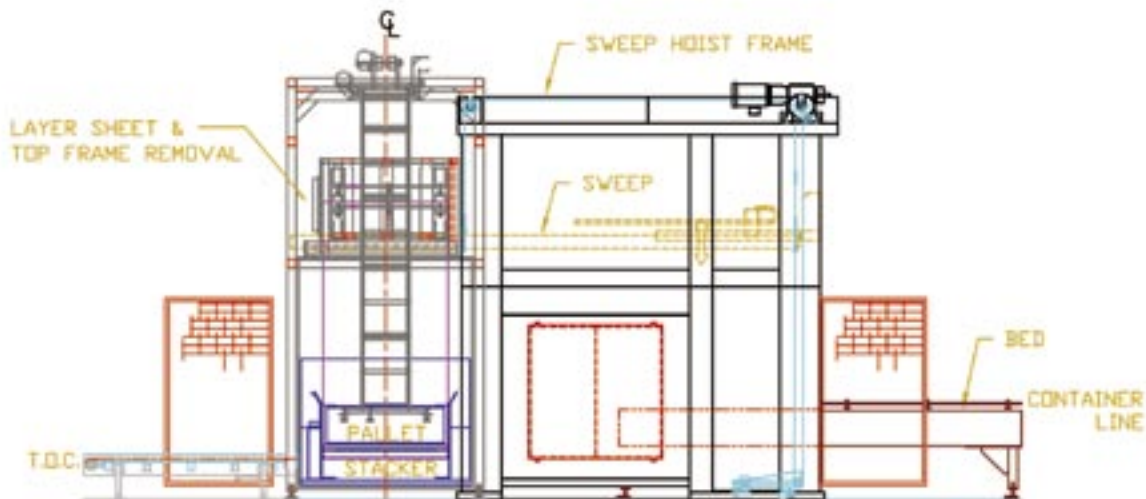

ADVANTAGE SERIES™

Bulk Depalletizer

FEATURES	MODELS					
	AS3003	AS3004	AS4003	AS4004	AS5003	AS5004
Semi-Automatic Sweep Functions	•	•	•	•	•	•
Automatic Sweep Function	S	S	S	S	S	S
Manual Sheet Removal	•	•	•	•	•	•
Automatic Single-Stage Sheet Removal	S	S	S	S	S	S
Automatic Dual-Stage Sheet Removal	•	O	•	O	•	O
Manual Top Frame Removal	•	•	•	•	•	•
Automatic Single-Stage Top Frame Removal	S	•	S	•	S	•
Automatic Dual-Stage Top Frame Removal	•	O	•	O	•	O
Semi-Automatic Pallet Change Cycle	•	•	•	•	•	•
Automatic Pallet Change Cycle	S	S	S	S	S	S
Bottom Pallet Ejection	S	S	S	S	S	S
Bottom Pallet Ejection – High Speed	•	•	•	•	•	•
Monochrome Touch Screen Operator Interface	S	S	S	S	S	S
Color Touch Screen Operator Interface	O	O	O	O	O	O
Control Voltage – 24 VDC	S	S	S	S	S	S
Control Voltage – 110 VAC	•	•	•	•	•	•
Additional Dunnage Capacity and Collation	•	O	•	O	•	O
Pallet Conveying	O	O	O	O	O	O
Container Single Filing	O	O	O	O	O	O
Container Conveying	O	O	O	O	O	O

CONTAINERS	MODELS					
	AS3003	AS3004	AS4003	AS4004	AS5003	AS5004
Glass Round	S	S	•	•	•	•
Glass Non-Round	O	O	•	•	•	•
Metal Round	•	•	S	S	•	•
Metal Non-Round	•	•	O	O	•	•
Plastic Round	•	•	•	•	S	S
Plastic Non-Round	•	•	•	•	O	O
Composite Round	•	•	•	•	S	S
Composite Non-Round	•	•	•	•	O	O

S = Standard

O = Optional

• = Not Available/Applicable

STANDARD PARAMETERS	ADVANTAGE SERIES
Machine Speed, Sweeps/Minute	Up to 4
Maximum Load Height, Inches (mm)	110 (2790)
Maximum Load Weight, Pounds (Kg)	Up to 4000 (1810)
Standard Pallet Size, Inches (mm)	44 x 56 (1120 x 1420)
OPTIONAL – Pallet Width Range, Inches (mm)	40-57 (1000-1450)
OPTIONAL – Pallet Length Range, Inches (mm)	40-57 (1000-1450)
Standard TOC, Inches (mm)	16 (450)
Minimum Pallet Conveyor TOC, Inches (mm)	16 (455)
Standard Tin Line (TL), Inches (mm)	40 (1015)
Minimum Tin Line (TL), Inches (mm)	36 (915)
Electrical Power	460V/3 phase/60 Hz
Control Voltage	24 VDC
Compressed Air Volume, CFM (Liters/min)	15 (7)
Compressed Air Pressure, PSI (KPa)	80 (550)
Compressed Air Inlet	3/4" NPT