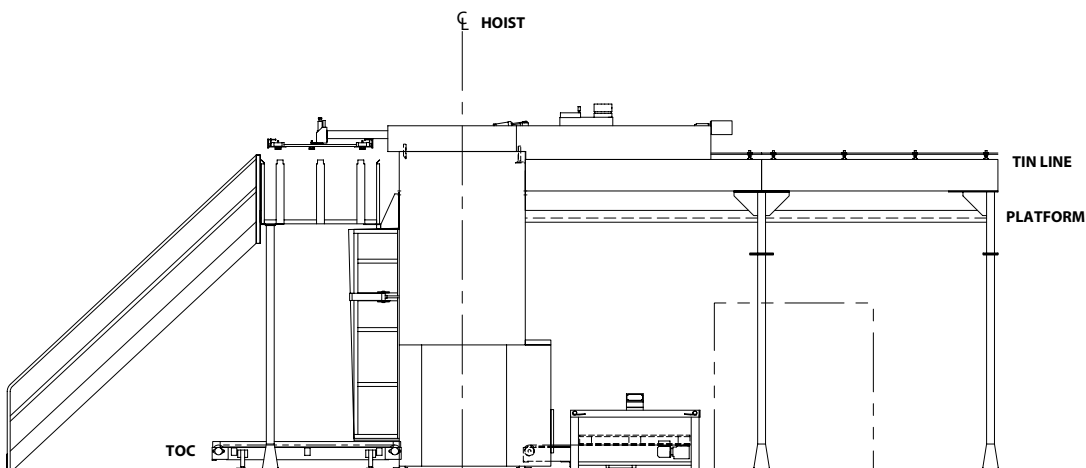

TURBO SERIES™

Bulk Depalletizer

FEATURES	MODELS					
	T3003	T3004	T4003	T4004	T5003	T5004
Semi-Automatic Sweep Functions	•	•	•	•	•	•
Automatic Sweep Function	S	S	S	S	S	S
Manual Sheet Removal	•	•	•	•	•	•
Automatic Single-Stage Sheet Removal	S	•	S	•	S	•
Automatic Dual-Stage Sheet Removal	O	S	O	S	O	S
Manual Top Frame Removal	•	•	•	•	•	•
Automatic Single-Stage Top Frame Removal	S	•	S	•	S	•
Automatic Dual-Stage Top Frame Removal	O	S	O	S	O	S
Semi-Automatic Pallet Change Cycle	•	•	•	•	•	•
Automatic Pallet Change Cycle	S	S	S	S	S	S
Bottom Pallet Ejection	S	S	S	S	S	S
Bottom Pallet Ejection – High Speed	•	•	O	O	O	O
Monochrome Touch Screen Operator Interface	S	S	S	S	S	S
Color Touch Screen Operator Interface	O	O	O	O	O	O
Control Voltage – 24 VDC	S	S	S	S	S	S
Control Voltage – 110 VAC	O	O	O	O	O	O
Additional Dunnage Capacity and Collation	•	O	•	O	•	O
Pallet Conveying	O	O	O	O	O	O
Container Single Filing	O	O	O	O	O	O
Container Conveying	O	O	O	O	O	O

CONTAINERS	MODELS					
	T3003	T3004	T4003	T4004	T5003	T5004
Glass Round	S	S	•	•	•	•
Glass Non-Round	O	O	•	•	•	•
Metal Round	•	•	S	S	•	•
Metal Non-Round	•	•	O	O	•	•
Plastic Round	•	•	•	•	S	S
Plastic Non-Round	•	•	•	•	O	O
Composite Round	•	•	•	•	S	S
Composite Non-Round	•	•	•	•	O	O

S = Standard

O = Optional

• = Not Available/Applicable

STANDARD PARAMETERS	TURBO SERIES
Machine Speed, Sweeps/Minute	Up to 10
Maximum Load Height, Inches (mm)	110 (2790)
Maximum Load Weight, Pounds (Kg)	Up to 4000 (1810)
Standard Pallet Size, Inches (mm)	44 x 56 (1120 x 1420)
OPTIONAL - Pallet Width Range, Inches (mm)	40-50 (1000-1143)
OPTIONAL - Pallet Length Range, Inches (mm)	40-56 (1220-1420)
Standard TOC, Inches (mm)	12 (360)
Minimum Pallet Conveyor TOC, Inches (mm)	12 (305)
Standard Tin Line (TL), Inches (mm)	156 (3952)
Minimum Tin Line (TL), Inches (mm)	144 (3656)
Electrical Power	460V/3 phase/60 Hz
Control Voltage	24 VDC
Compressed Air Volume, CFM (Liters/min)	15 (7)
Compressed Air Pressure, PSI (KPa)	80 (550)
Compressed Air Inlet	1/2" NPT