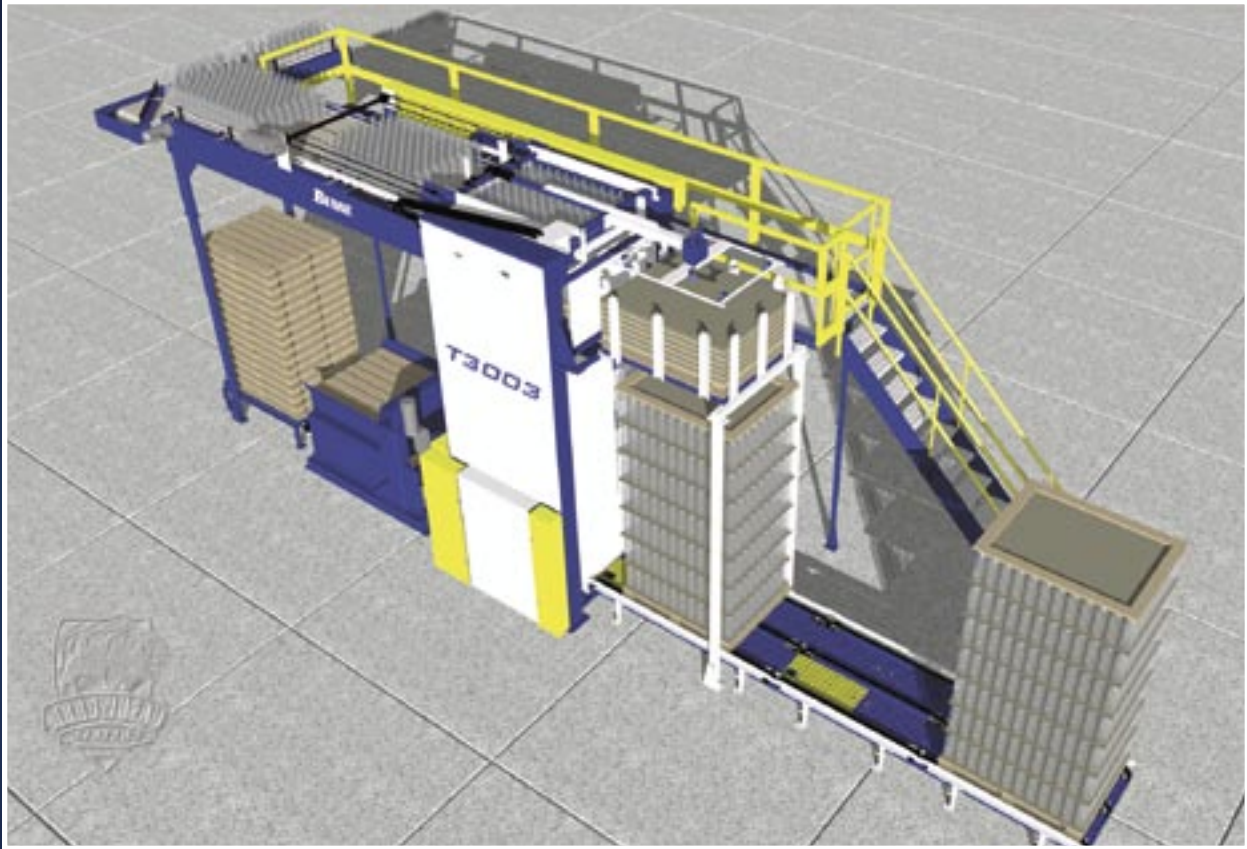

TURBO SERIES™

Bulk Depalletizer

FEATURES	MODELS					
	T3003	T3004	T4003	T4004	T5003	T5004
Semi-Automatic Sweep Functions	•	•	•	•	•	•
Automatic Sweep Function	S	S	S	S	S	S
Manual Sheet Removal	•	•	•	•	•	•
Automatic Single-Stage Sheet Removal	S	•	S	•	S	•
Automatic Dual-Stage Sheet Removal	O	S	O	S	O	S
Manual Top Frame Removal	•	•	•	•	•	•
Automatic Single-Stage Top Frame Removal	S	•	S	•	S	•
Automatic Dual-Stage Top Frame Removal	O	S	O	S	O	S
Semi-Automatic Pallet Change Cycle	•	•	•	•	•	•
Automatic Pallet Change Cycle	S	S	S	S	S	S
Bottom Pallet Ejection	S	S	S	S	S	S
Bottom Pallet Ejection – High Speed	•	•	O	O	O	O
Monochrome Touch Screen Operator Interface	S	S	S	S	S	S
Color Touch Screen Operator Interface	O	O	O	O	O	O
Control Voltage – 24 VDC	S	S	S	S	S	S
Control Voltage – 110 VAC	O	O	O	O	O	O
Additional Dunnage Capacity and Collation	•	O	•	O	•	O
Pallet Conveying	O	O	O	O	O	O
Container Single Filing	O	O	O	O	O	O
Container Conveying	O	O	O	O	O	O

CONTAINERS	MODELS					
	T3003	T3004	T4003	T4004	T5003	T5004
Glass Round	S	S	•	•	•	•
Glass Non-Round	O	O	•	•	•	•
Metal Round	•	•	S	S	•	•
Metal Non-Round	•	•	O	O	•	•
Plastic Round	•	•	•	•	S	S
Plastic Non-Round	•	•	•	•	O	O
Composite Round	•	•	•	•	S	S
Composite Non-Round	•	•	•	•	O	O

S = Standard

O = Optional

• = Not Available/Applicable

STANDARD PARAMETERS	TURBO SERIES
Machine Speed, Sweeps/Minute	Up to 10
Maximum Load Height, Inches (mm)	110 (2790)
Maximum Load Weight, Pounds (Kg)	Up to 4000 (1810)
Standard Pallet Size, Inches (mm)	44 x 56 (1120 x 1420)
OPTIONAL - Pallet Width Range, Inches (mm)	40-50 (1000-1143)
OPTIONAL - Pallet Length Range, Inches (mm)	40-56 (1220-1420)
Standard TOC, Inches (mm)	12 (360)
Minimum Pallet Conveyor TOC, Inches (mm)	12 (305)
Standard Tin Line (TL), Inches (mm)	156 (3952)
Minimum Tin Line (TL), Inches (mm)	144 (3656)
Electrical Power	460V/3 phase/60 Hz
Control Voltage	24 VDC
Compressed Air Volume, CFM (Liters/min)	15 (7)
Compressed Air Pressure, PSI (KPa)	80 (550)
Compressed Air Inlet	1/2" NPT