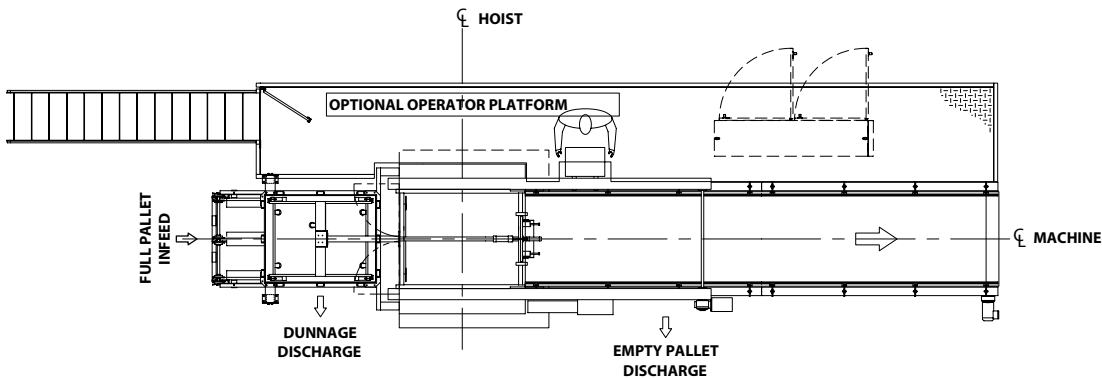

TURBO SERIES™

Bulk Depalletizer

FEATURES	MODELS					
	T3003	T3004	T4003	T4004	T5003	T5004
Semi-Automatic Sweep Functions	•	•	•	•	•	•
Automatic Sweep Function	S	S	S	S	S	S
Manual Sheet Removal	•	•	•	•	•	•
Automatic Single-Stage Sheet Removal	S	•	S	•	S	•
Automatic Dual-Stage Sheet Removal	O	S	O	S	O	S
Manual Top Frame Removal	•	•	•	•	•	•
Automatic Single-Stage Top Frame Removal	S	•	S	•	S	•
Automatic Dual-Stage Top Frame Removal	O	S	O	S	O	S
Semi-Automatic Pallet Change Cycle	•	•	•	•	•	•
Automatic Pallet Change Cycle	S	S	S	S	S	S
Bottom Pallet Ejection	S	S	S	S	S	S
Bottom Pallet Ejection – High Speed	•	•	O	O	O	O
Monochrome Touch Screen Operator Interface	S	S	S	S	S	S
Color Touch Screen Operator Interface	O	O	O	O	O	O
Control Voltage – 24 VDC	S	S	S	S	S	S
Control Voltage – 110 VAC	O	O	O	O	O	O
Additional Dunnage Capacity and Collation	•	O	•	O	•	O
Pallet Conveying	O	O	O	O	O	O
Container Single Filing	O	O	O	O	O	O
Container Conveying	O	O	O	O	O	O

CONTAINERS	MODELS					
	T3003	T3004	T4003	T4004	T5003	T5004
Glass Round	S	S	•	•	•	•
Glass Non-Round	O	O	•	•	•	•
Metal Round	•	•	S	S	•	•
Metal Non-Round	•	•	O	O	•	•
Plastic Round	•	•	•	•	S	S
Plastic Non-Round	•	•	•	•	O	O
Composite Round	•	•	•	•	S	S
Composite Non-Round	•	•	•	•	O	O

S = Standard

O = Optional

• = Not Available/Applicable

STANDARD PARAMETERS	TURBO SERIES
Machine Speed, Sweeps/Minute	Up to 10
Maximum Load Height, Inches (mm)	110 (2790)
Maximum Load Weight, Pounds (Kg)	Up to 4000 (1810)
Standard Pallet Size, Inches (mm)	44 x 56 (1120 x 1420)
OPTIONAL - Pallet Width Range, Inches (mm)	40-50 (1000-1143)
OPTIONAL - Pallet Length Range, Inches (mm)	40-56 (1220-1420)
Standard TOC, Inches (mm)	12 (360)
Minimum Pallet Conveyor TOC, Inches (mm)	12 (305)
Standard Tin Line (TL), Inches (mm)	156 (3952)
Minimum Tin Line (TL), Inches (mm)	144 (3656)
Electrical Power	460V/3 phase/60 Hz
Control Voltage	24 VDC
Compressed Air Volume, CFM (Liters/min)	15 (7)
Compressed Air Pressure, PSI (KPa)	80 (550)
Compressed Air Inlet	1/2" NPT